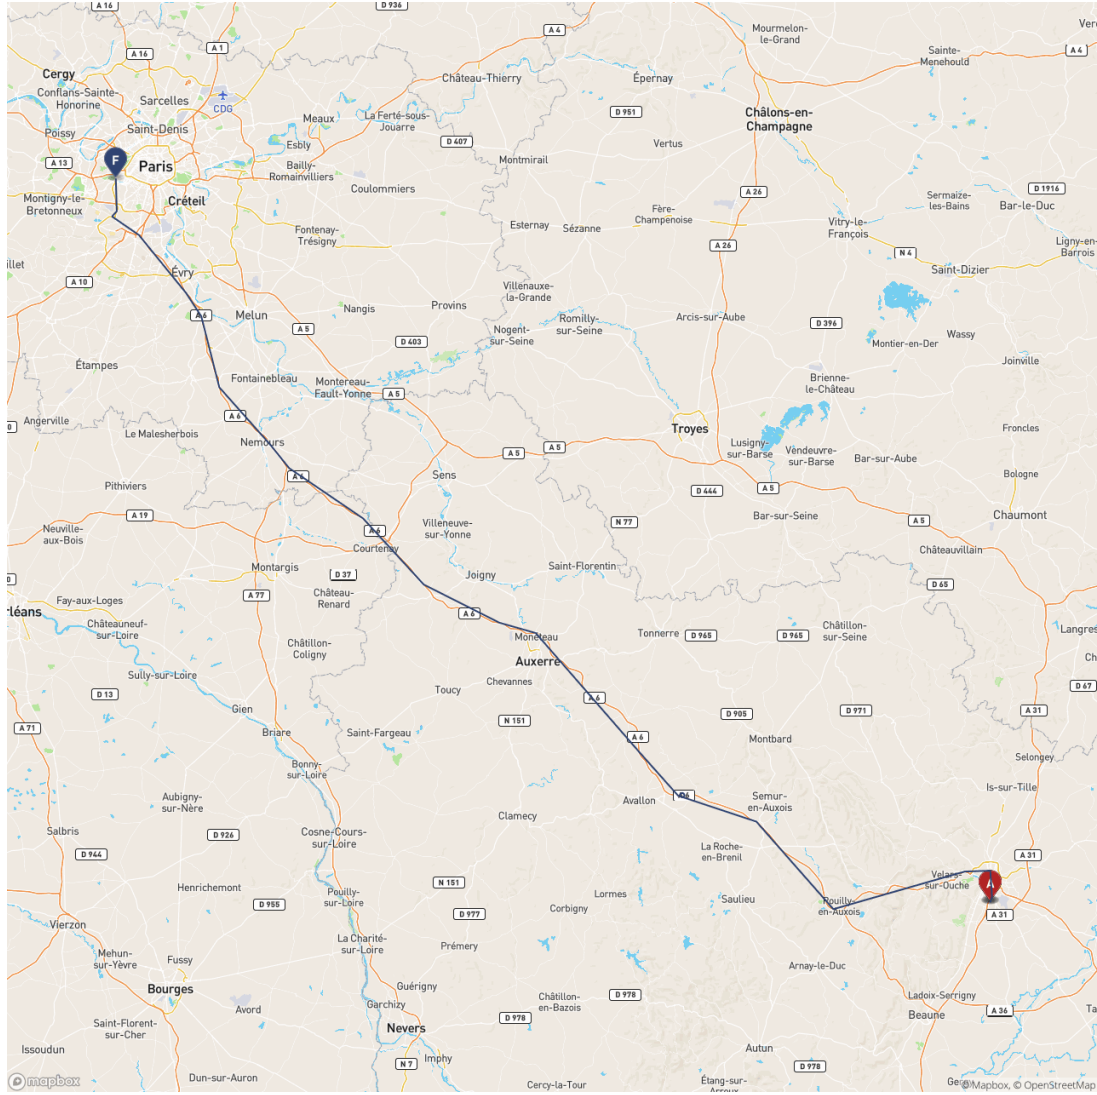

Only locations generated by GNSS sensor (i.e. GPS) are to be considered accurate. Locations generated by GSM sensor are delimited by a circle indicating approximative event place.

Please accept our sincere thanks.

La Direction

**Tracker**  
866039042070178

**Date**  
Sat, 19 Oct 2019 08:30:13 +0000

**Journey Map**

### First Known Position

Sat, 19 Oct 2019 08:39:38 +0000  
Latitude: 48.829 358° Longitude: 2.223 453°  
Type: gns, Accuracy: 10 m

### Last Known Position

Sat, 19 Oct 2019 12:30:17 +0000  
Latitude: 47.271 898° Longitude: 5.043 678°  
Type: gns, Accuracy: 10 m